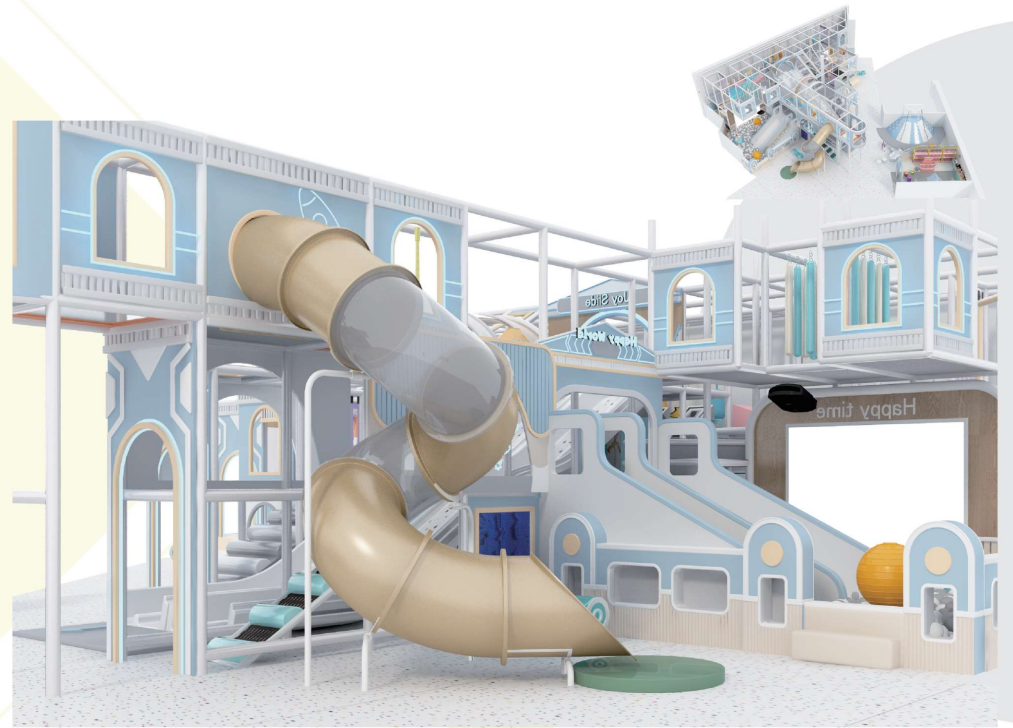

◆ Canada Happy Planet

Project series: Light color theme
Project area: 3300sqft
Floor height: 16.5ft
Project location: 5651 Steeles Ave E #15-16, Toronto, ON M1V 5P6 Canada