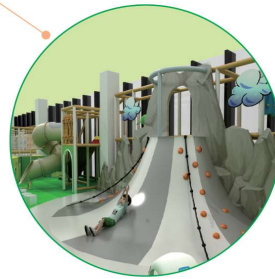

◆ Malaysia little Pirate

Project series: Ocean & Jungle Theme
Project area: 16500sqft
Floor height: 17ft
Project location: Malaysia