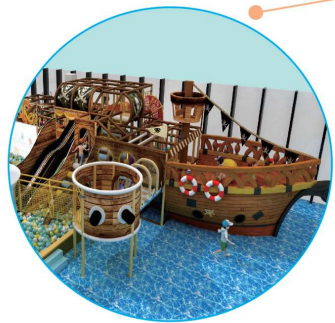

◆ Malaysia little Pirate

Project series: Ocean & Jungle Theme
Project area: 16500sqft
Floor height: 17ft
Project location: Malaysia