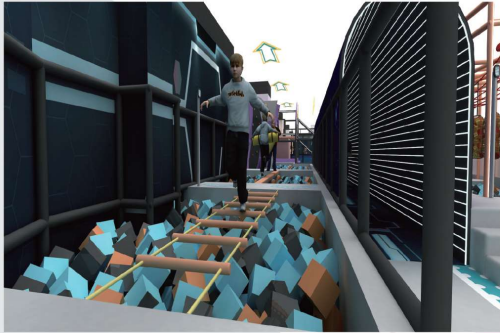

◆ Rock climbing trampoline area