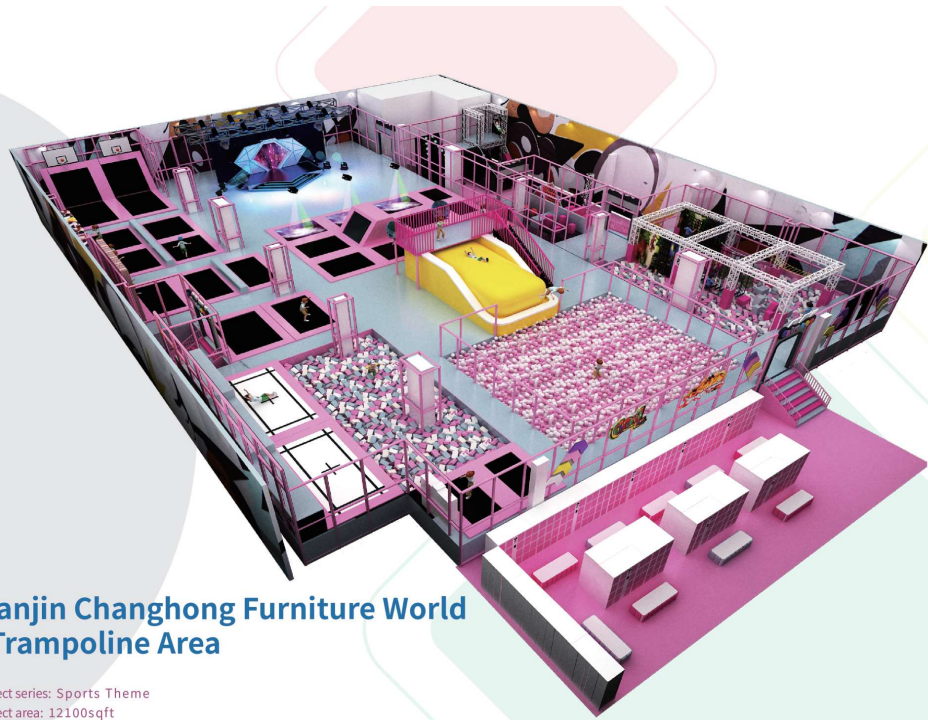

◆ Tianjin Changhong Furniture World --Trampoline Area

Project series: Sports Theme
Project area: 12100sqft
Floor height: 22ft
Project address: Tianjin Nankai District Changhong Furniture World