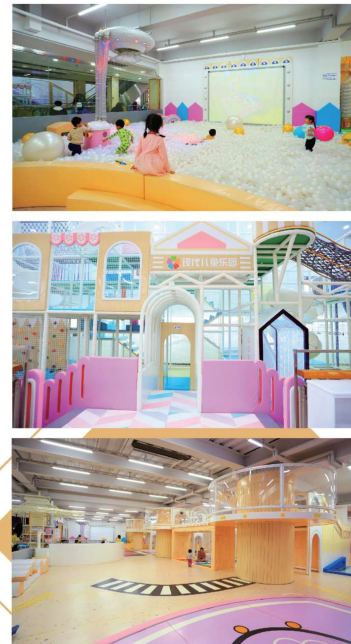

Jilin Yanbian

Project series: Colorful Theme
Project area: 5780sqft
Floor height: 20ft
Project address: Marketing center of new Hualian International Tourism City, heizui village,
DOPA Town, Huangzhong County, Qinghai Province