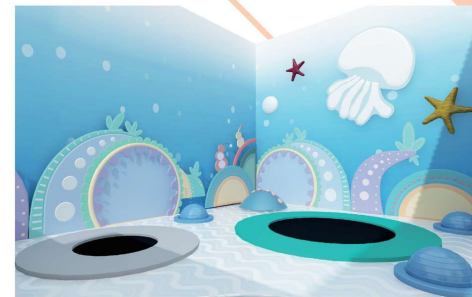

Taiwan China Ocean theme Style

Address: Guangdong Area: 2530sqft Height: 11.5ft