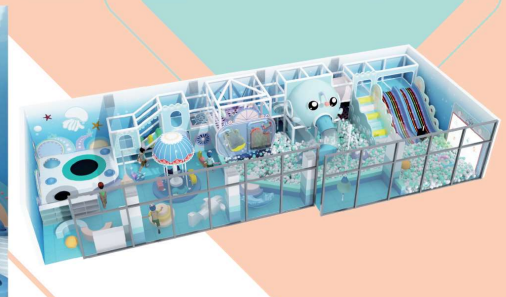

Taiwan China Ocean theme Style

Address: Guangdong Area: 2530sqft Height: 11.5ft