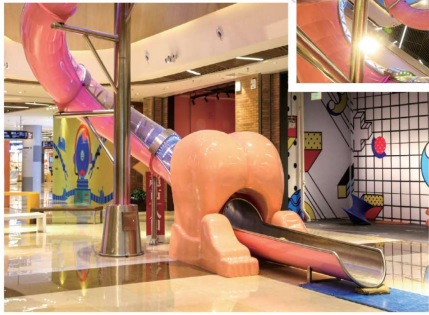

Jiangxi Yichun Tianhong Plaza-stainless steel slide

Project series:Stainless Slide
Floor height: 10.5ft
Project address: Tianhong square, Ji'an City, Jiangxi Province

Jiangxi Pingxiang Tianhong Plaza-stainless steel slide

Project series:Stainless Slide
Floor height: 10.5ft
Project address:Tianhong square, Ji'an City, Jiangxi Province

Dongguan Fenggang Candy House-Stainless Steel Slide

Project series: Stainless Slide
Floor height: 39ft
Project address: Tianhong square, Ji'an City, Jiangxi Province