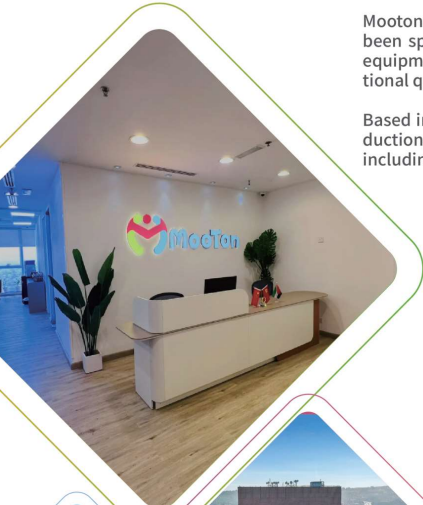

## ABOUT MOOTON

One-stop Indoor Playground Solution Provider in the USA

Mooton is a professional manufacturer in the indoor playground industry. Mooton has been specializing in the design, product, sale, and installation of indoor playground equipment. We strive to achieve our quality objective and strictly follow the international quality control system.