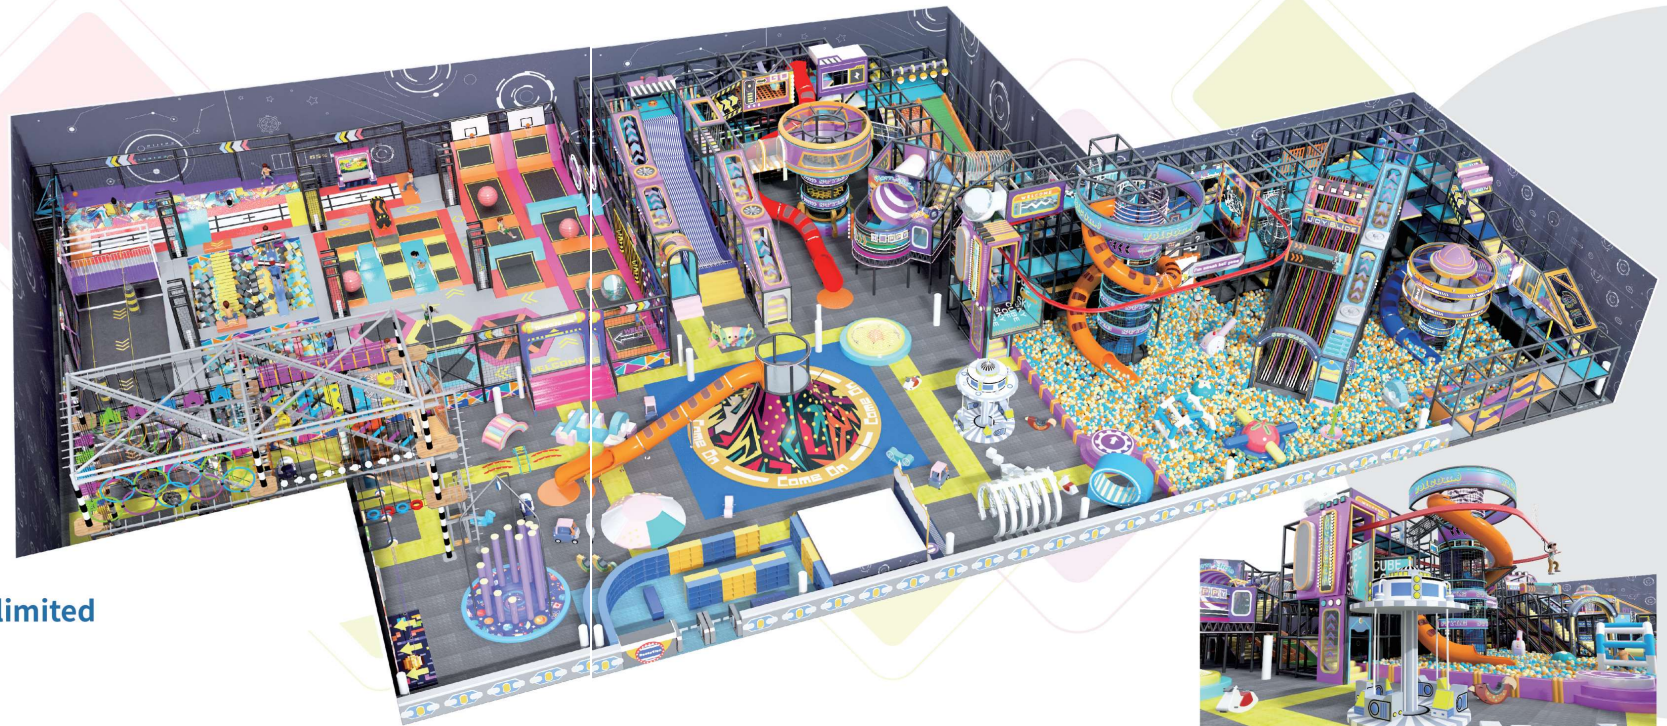

◆ Uzbekistan Pixel Amusement limited

Project series: Punk Galaxy Space Theme
Project area: 16830sqft
Floor height: 31ft
Project location: Uzbekistan