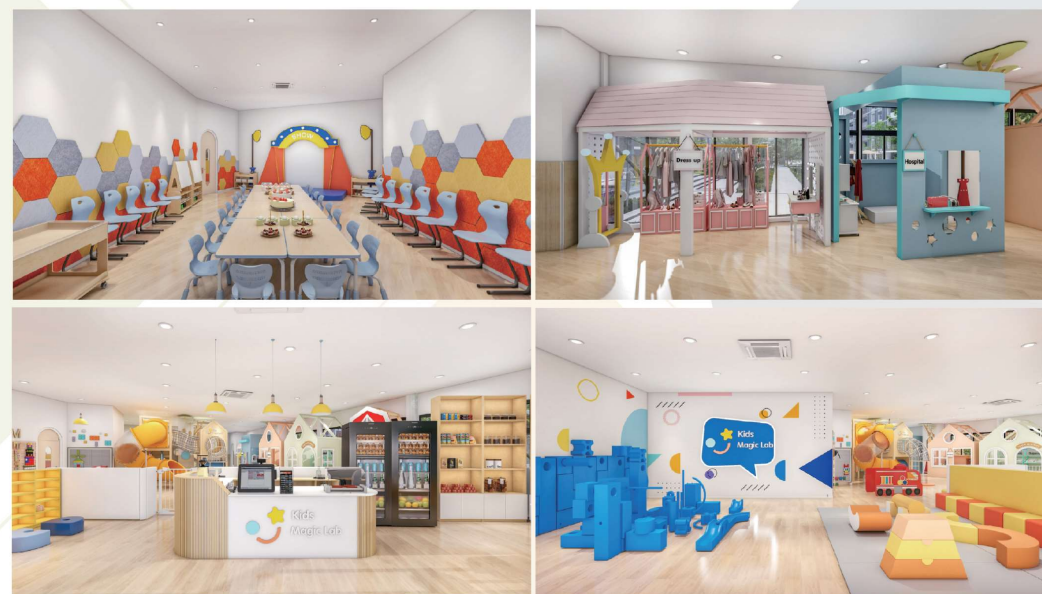

## ◆ COWBOY SHOWROOM

Project series: Magical Fruit Theme  
Project area: 1430sqft  
Floor height: 21ft  
Project location: COWBOY GROUP

## ◆ Qatar Children's Center

Project series: Space Theme  
Project area: 1430sqft  
Floor height: 18ft  
Project location: Qatar

## ◆ Kids Club Center

Project series: Space Theme  
Project area: 3300sqft  
Floor height: 14ft

76

77