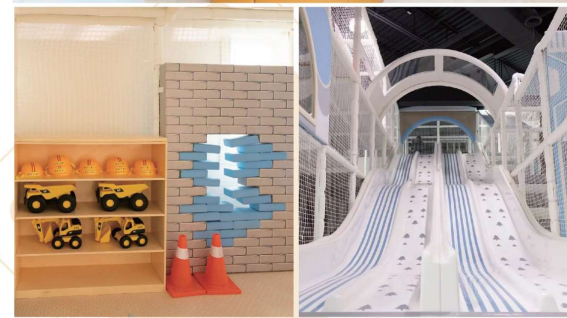

New York Peekaboo

Project series: Fruit and vegetable theme
Project area: 11000sqft
Floor height: 11ft
Project location: 4009 21st street, 2nd floor long island city NY 11101

Canada Happy Planet

Project series: Light color theme
Project area: 3300sqft
Floor height: 16.5ft
Project location: Canada