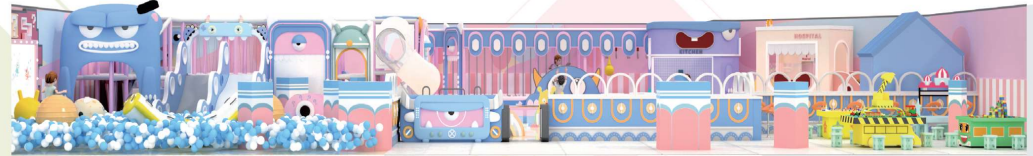

◆ Canada Mayfair Mall Indoor Playground

Project series: IP Customized Theme
Project area: 3229sqft
Floor height: 11ft
Project address: Mayfair Mall Victoria
386-3147 Douglas Street Victoria BC V8Z 6E3 Canada