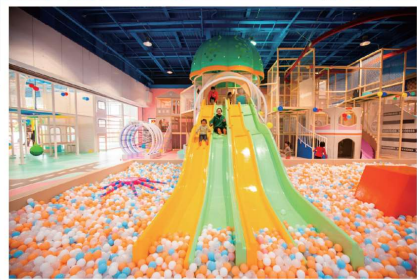

## Simon's Friends-Parent-Child Paradise

Project series: Modern Theme  
 Project area: 33000sqft  
 Floor height: 14ft  
 Project address: Yantai Railway Station, Shandong Province