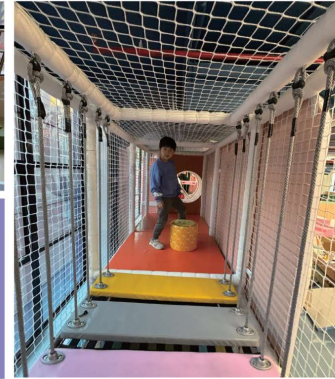

New York Peekaboo

Project series: Fruit and vegetable theme
Project area: 11000sqft
Floor height: 11ft
Project location: 4009 21st street, 2nd floor long island city NY 11101