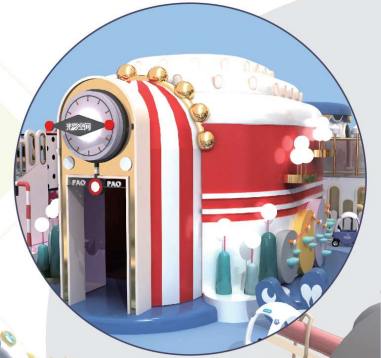

◆ Lasha Play center

Project series: Space theme
Project area: 12540sqft
Floor height: 33ft