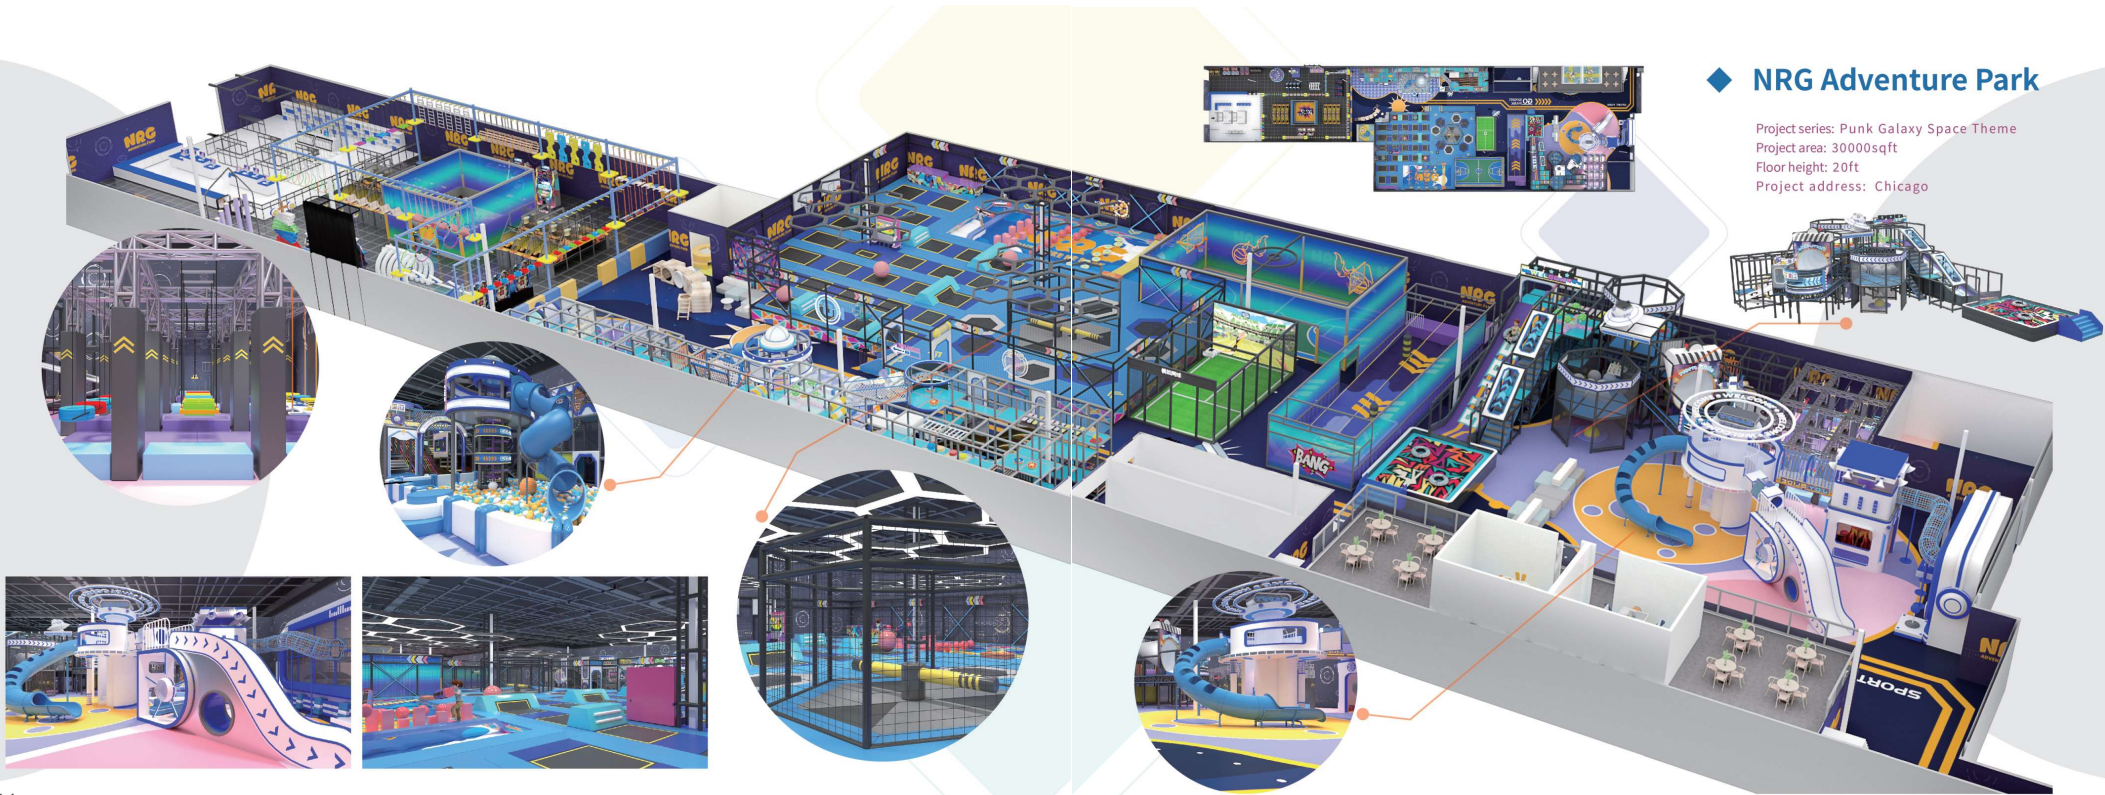

◆ NRG Adventure Park

Project series: Punk Galaxy Space Theme
Project area: 30000sqft
Floor height: 20ft
Project address: Chicago