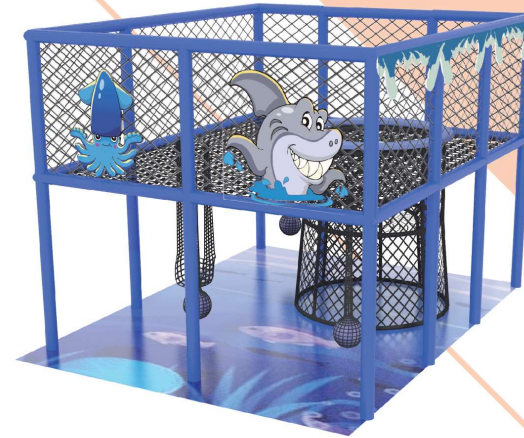

## KIDTOPIA VENUE RENOVATION DESIGN

KidTopia Indoor Play Center  
Project area: 5000sqft  
Site height: 12ft  
Project location: 4620 Auto Mall Pkwy, Fremont, CA 94538

• Top view

• Front View