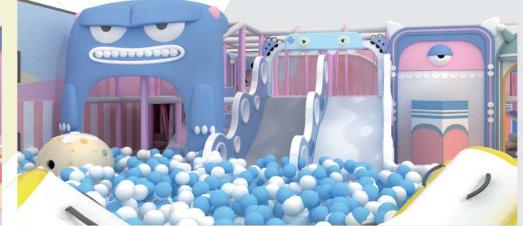

◆ Canada Mayfair Mall Indoor Playground

Project series: IP Customized Theme
Project area: 3229sqft
Floor height: 11ft
Project address: Mayfair Mall Victoria
386-3147 Douglas Street Victoria BC V8Z 6E3 Canada