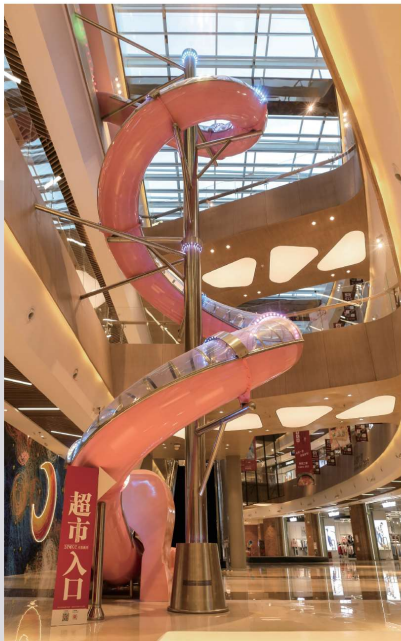

Jiangxi Yichun Tianhong Plaza-stainless steel slide

Project series:Stainless Slide
Floor height: 10.5ft
Project address: Tianhong square, Ji'an City, Jiangxi Province

Jiangxi Pingxiang Tianhong Plaza-stainless steel slide

Project series:Stainless Slide
Floor height: 10.5ft
Project address:Tianhong square, Ji'an City, Jiangxi Province

Dongguan Fenggang Candy House-Stainless Steel Slide

Project series: Stainless Slide
Floor height: 39ft
Project address: Tianhong square, Ji'an City, Jiangxi Province