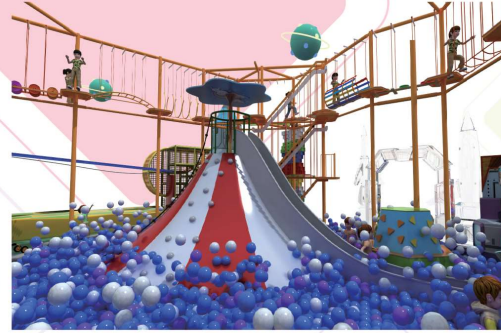

## ◆ Adventure Play Center

Project series: Space theme  
Project area: 3850sqft  
Floor height: 33ft  
Project location: China

◆ Role Playing Zone

◆ Rock climbing trampoline area

◆ Wall Interactive Game

◆ Sports and Expansion Equipment (sports park)