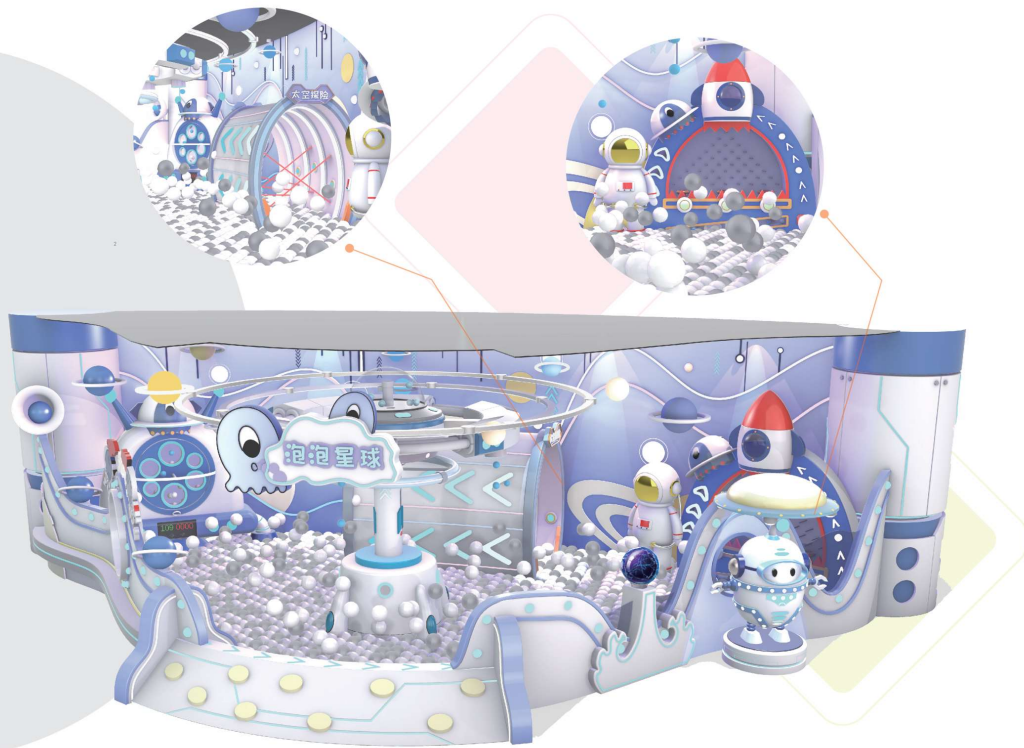

## ◆ Adventure Play Center

Project series: Space theme  
Project area: 3850sqft  
Floor height: 33ft  
Project location: China

◆ Role Playing Zone

◆ Rock climbing trampoline area

◆ Wall Interactive Game

◆ Sports and Expansion Equipment (sports park)

### INTERACTIVE BALL MACHINE

**Automatic ball suction cycle function:**  
The ball can be automatically sucked from the ball opening at the bottom of the device to the top (players can also release the ball manually), and then fall over from the top. The balls that fall into the ball pool will be sucked up again, forming a continuous cycle.