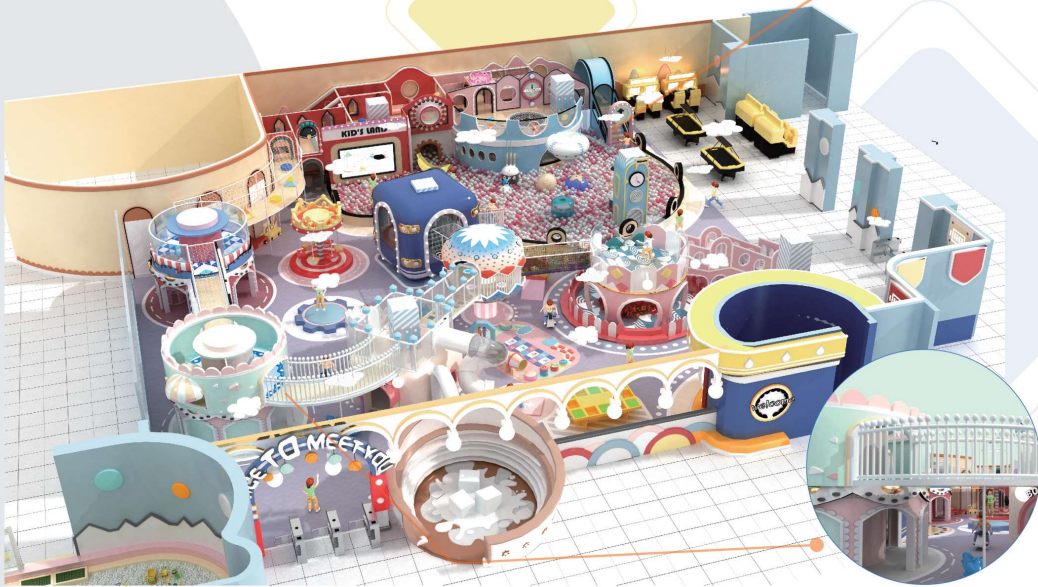

◆ Nanjing Honghai Hot Spring Hotel

Project series: Light color theme

Project area: 9900sqft

Floor height: 22ft

Project address: Floor 1-4, Building A4, Hongyang, No. 48 Dagiao North Road, Jiangbei New District, Nan jing