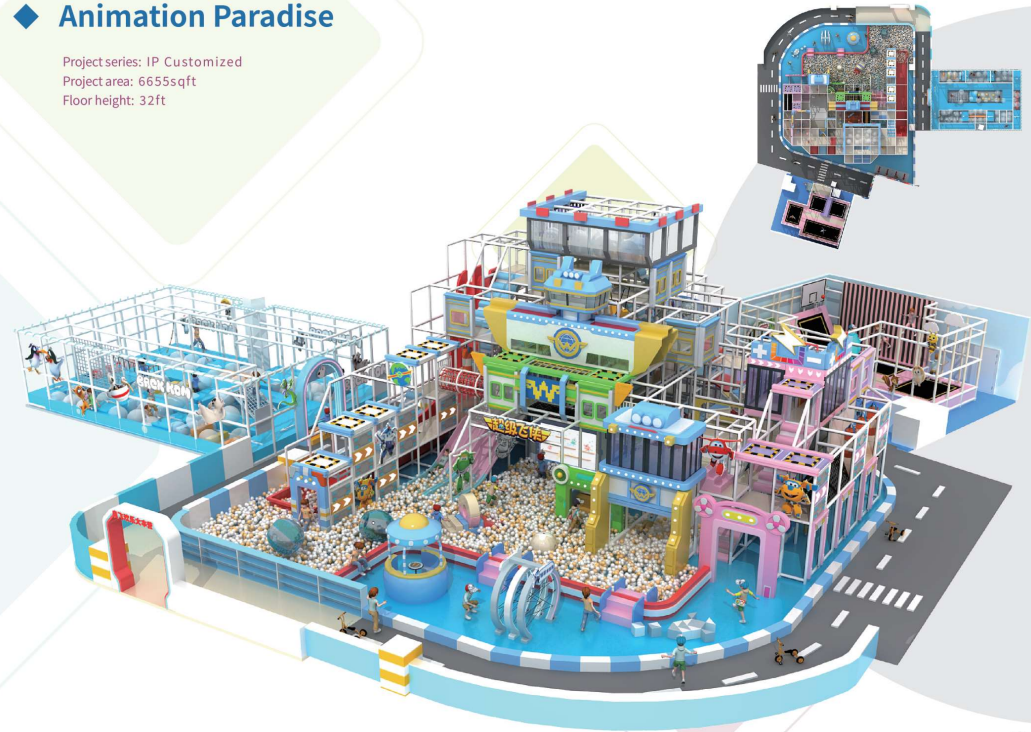

◆ Heehee Planet Paradise

Project series: Light Space Theme
Project area: 3520sqft
Floor height: 33ft
Project address: 150 meters southwest of the intersection of Lizhengmen Street and Wulie Road, Shuangqiao District, Chengde City, Hebei Province

◆ Animation Paradise

Project series: IP Customized
Project area: 6655sqft
Floor height: 32ft