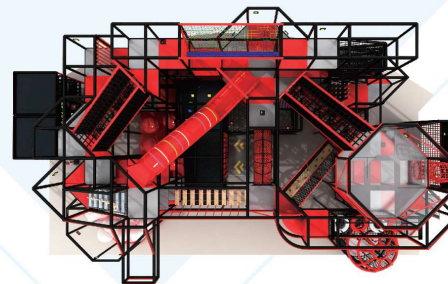

◆ Adventure Play Center

Project series: Space theme
Project area: 3850sqft
Floor height: 33ft
Project location: China