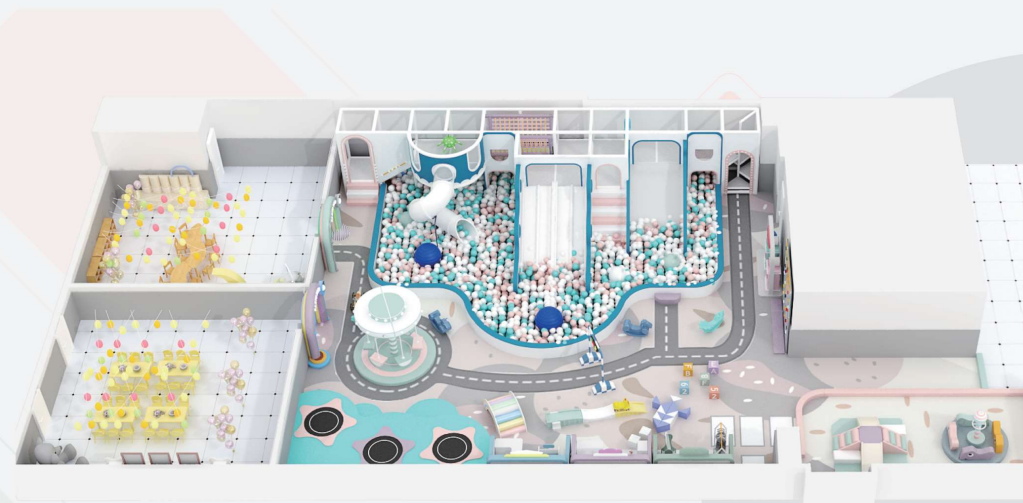

## ◆ New York Peekaboo

Project series: Fruit and vegetable theme  
Project area: 11000sqft  
Floor height: 11ft  
Project location: 4009 21st street, 2nd floor long island city NY 11101

## ◆ New York Peekaboo

Project series: IP Customized Theme  
 Project area: 11000sqft  
 Floor height: 11ft  
 Project location: 4009 21st street. 2nd floor long  
 island city NY 11101

◆ **Little Dimples Playground**