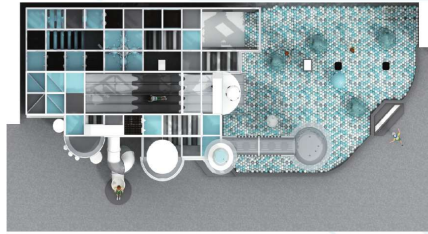

◆ Australia planet mino

Project series: light color space theme
Project area: 4345sqft
Floor height: 22ft
Project location: Australia