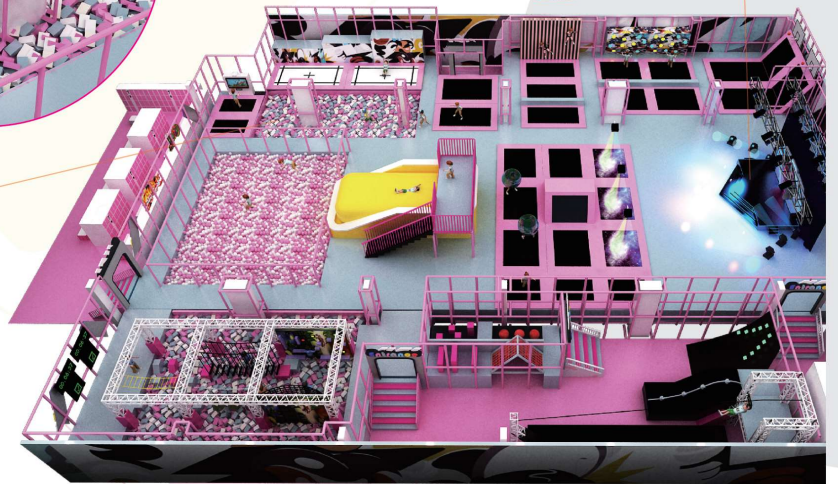

◆ Tianjin Changhong Furniture World --Trampoline Area

Project series: Sports Theme
Project area: 12100sqft
Floor height: 22ft
Project address: Tianjin Nankai District Changhong Furniture World