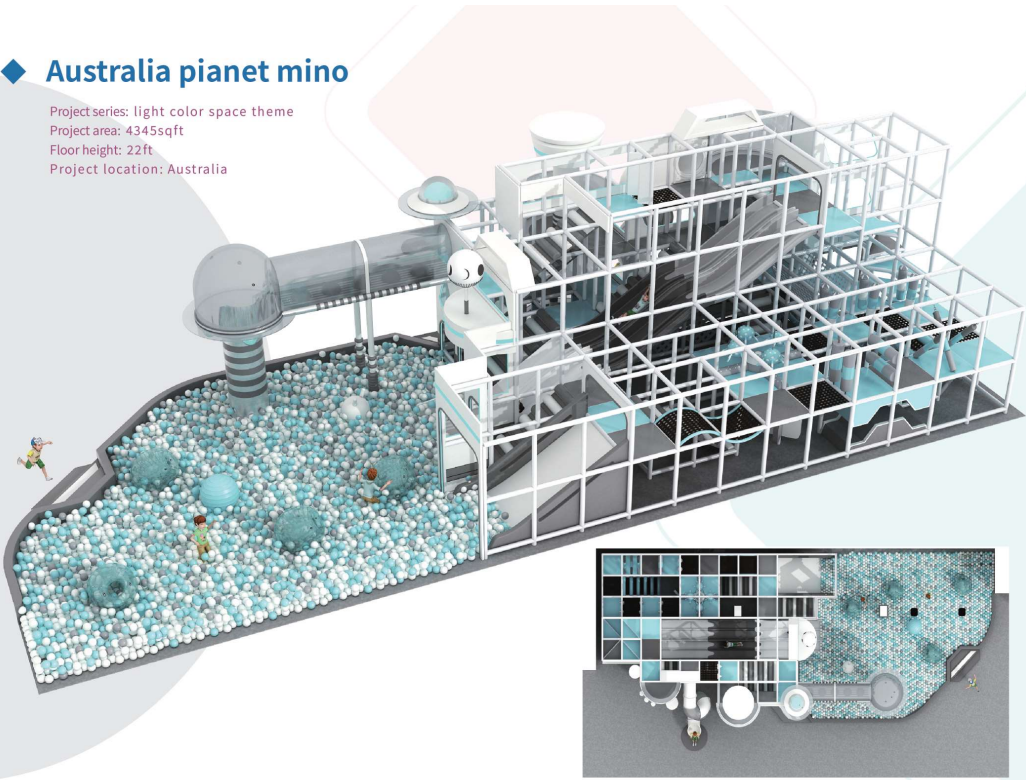

◆ Australia planet mino

Project series: light color space theme
Project area: 4345sqft
Floor height: 22ft
Project location: Australia