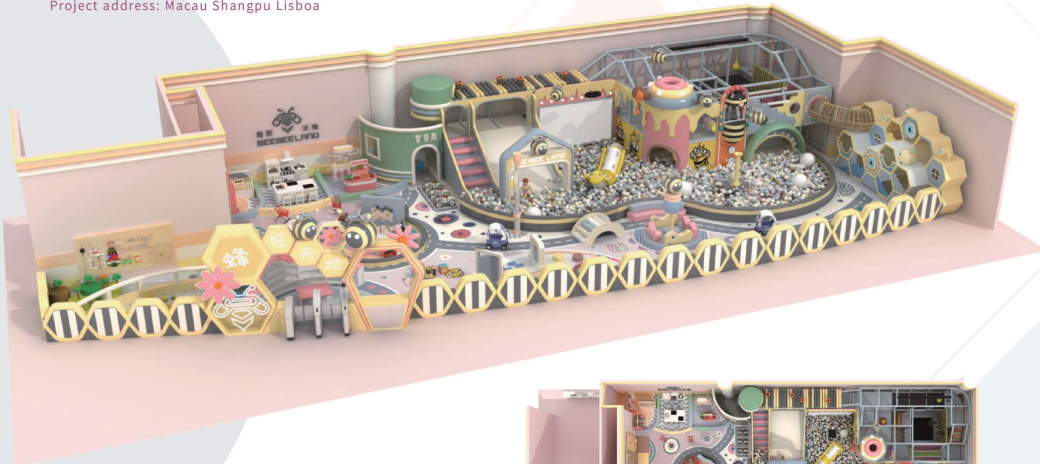

◆ Macau Shangpu Lisboa People-Feng Kuang Tian Di

Project series: IP Customized Theme
Project area: 3229sqft
Floor height: 11ft
Project address: Macau Shangpu Lisboa