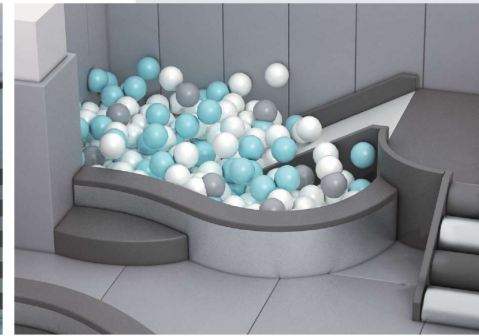

◆ Australia planet mino

Project series: light color space theme
Project area: 4345sqft
Floor height: 22ft
Project location: Australia