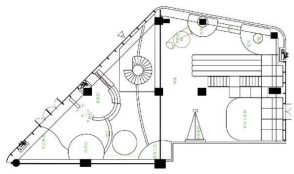

OVERALL CUSTOMIZATION OF INDOOR CHILDREN'S PLAYGROUND

Professional design team provides personalized customization and one-stop service