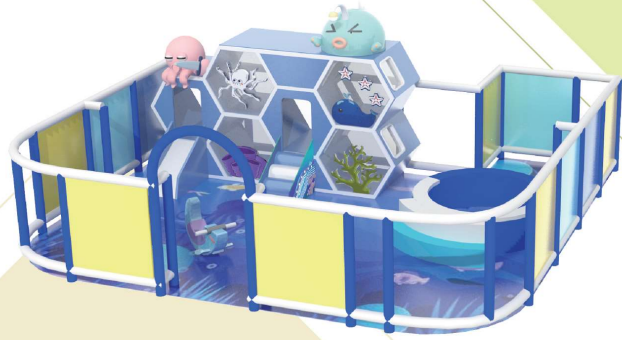

KIDTOPIA VENUE RENOVATION DESIGN

KidTopia Indoor Play Center
Project area: 5000sqft
Site height: 12ft
Project location: 4620 Auto Mall Pkwy, Fremont, CA 94538

• Top view