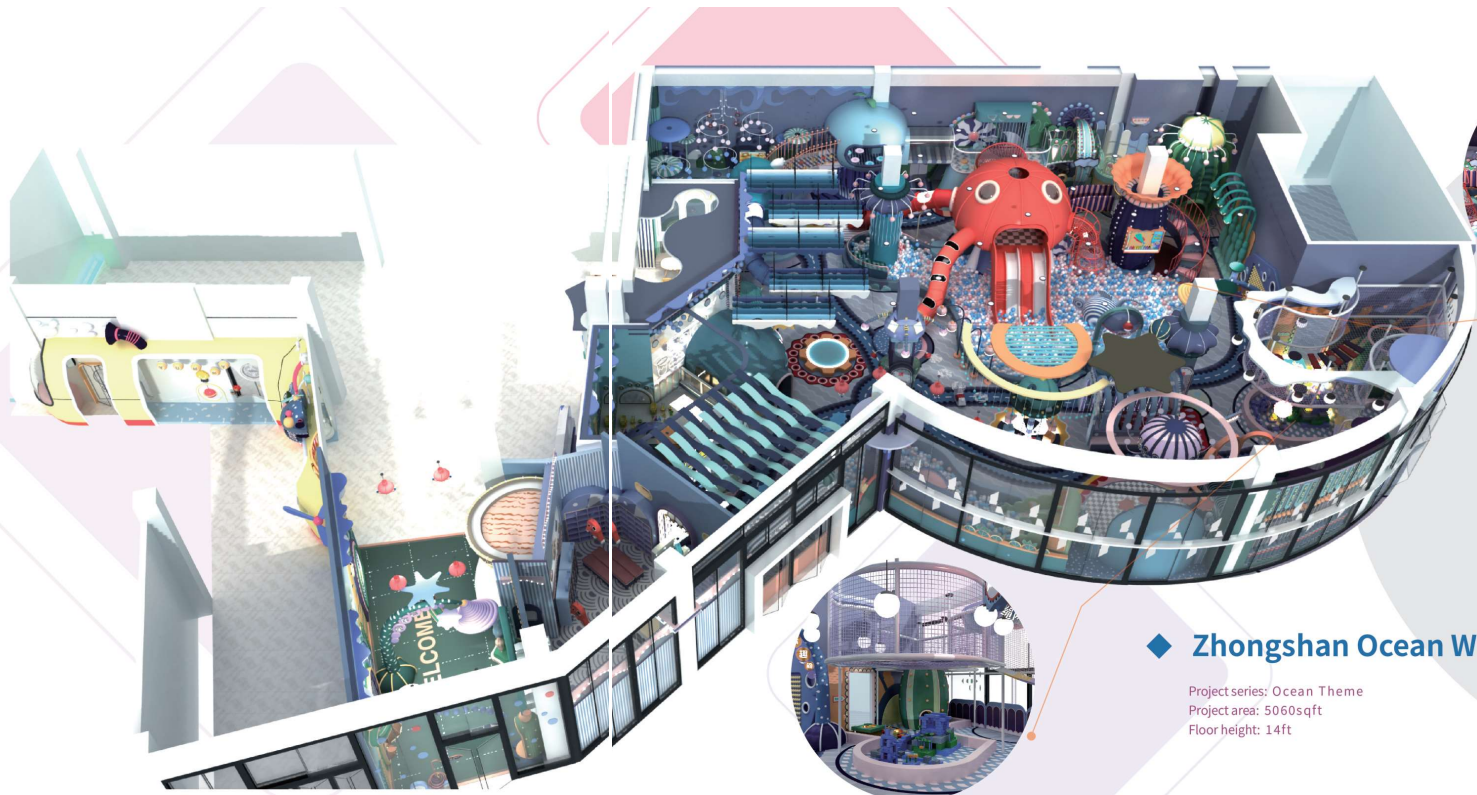

◆ Zhongshan Ocean World Custom Park

Project series: Ocean Theme
Project area: 5060sqft
Floor height: 14ft