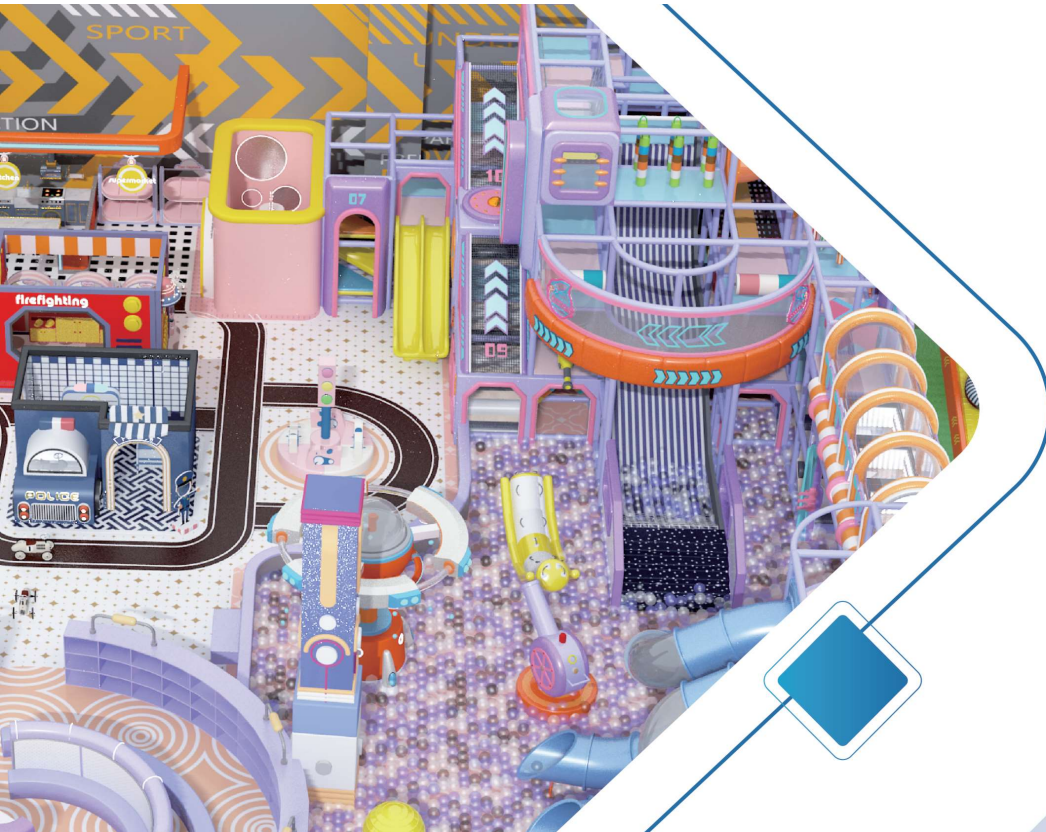

## KIDTOPIA VENUE RENOVATION DESIGN

KidTopia Indoor Play Center  
Project area: 5000sqft  
Site height: 12ft  
Project location: 4620 Auto Mall Pkwy, Fremont, CA 94538

• Top view

• Front View