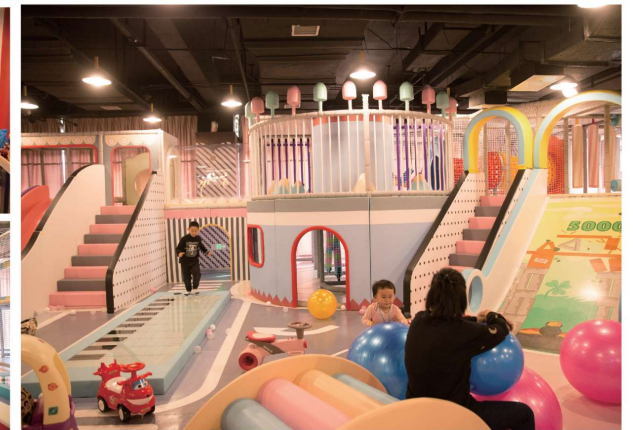

Simon's Friends-Parent-Child Paradise

Project series: Modern Theme
Project area: 33000sqft
Floor height: 14ft
Project address: Yantai Railway Station, Shandong Province

Wheat Think-Children's Playground

Project series: Modern Theme
Project area: 4400sqft
Floor height: 11ft
Project address: Huijia Times Square, Korla, Xinjiang