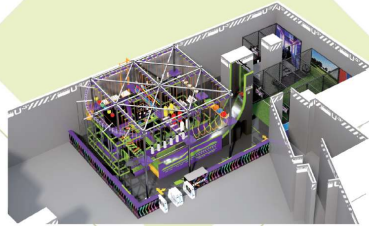

## SMALL VENUE PARADISE

Saudi Arabia Space Theme Project  
Project area: 2750sqft  
Site height: 15ft

Mianyang Jiangyou Mingyue Island Visitor Center  
Project area: 2200sqft  
Site height: 15ft

Philippine Austain House  
Project area: 2750sqft  
Site height: 15ft