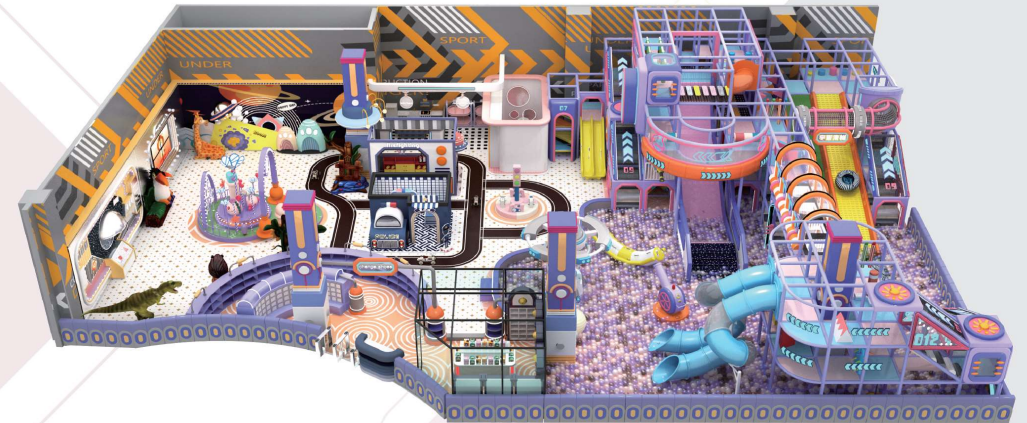

◆ Iran Fun Playland Project

Project series: Purple Magical theme
Project area: 4800sqft
Floor height: 23ft