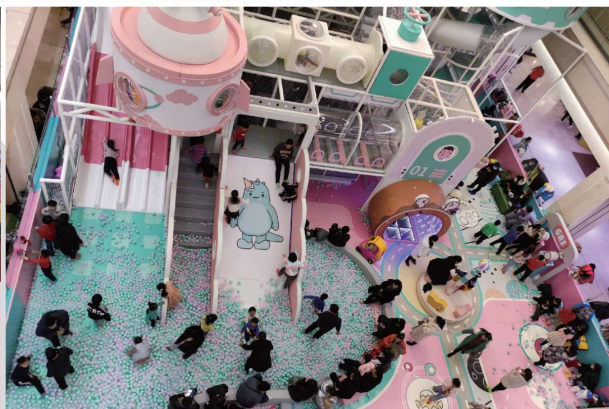

Heehee Planet Paradise

Project series: Light Space Theme
Project area: 3520sqft
Floor height: 36ft
Project address: Marketing center of new Hualian International Tourism City, heizui village, DOPA Town, Huangzhong County, Qinghai Province

Nanjing Honghai Hot Spring Hotel

Project series: Warm colorful theme
Project area: 9900sqft
Floor height: 22ft
Project address: Marketing center of new Hualian International Tourism City, heizui village, DOPA Town, Huangzhong County, Qinghai Province